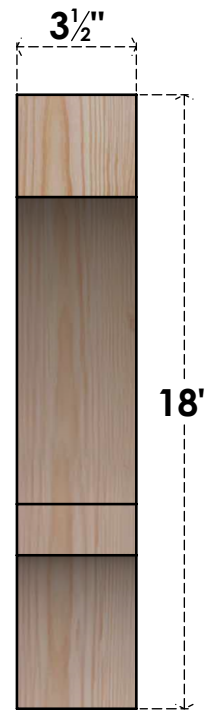

BRC04X18X18BOA00SDF

3 1/2"W X 18"D X 18"H BALBOA SMOOTH BRACE, DOUGLAS FIR

SIDE

FRONT

EKENA MILLWORK
 2300 WEST MAIN ST.
 CLARKSVILLE, TX 75426
 TOLL FREE: 866-607-0453
 WWW.EKENAMILLWORK.COM

NOTES

1. INSTALLATION TO BE COMPLETED IN ACCORDANCE WITH MANUFACTURER'S SPECIFICATIONS.
2. DRAWING MAY NOT BE TO SCALE
3. THIS DRAWING IS INTENDED FOR DESIGN AND PLANNING PURPOSES ONLY.
4. ALL INFORMATION CONTAINED HEREIN WAS CURRENT AT THE TIME OF DEVELOPMENT BUT MUST BE REVIEWED AND APPROVED BY THE PRODUCT MANUFACTURER TO BE CONSIDERED ACCURATE.
5. PRODUCTS ARE NOT KILN DRIED. THIS ITEM IS UNIQUE AND WILL CONTAIN THE NATURAL VARIATIONS THAT THE WOOD SPECIES OFFERS. THIS MAY RESULT IN VARIATIONS UP TO 1/4"