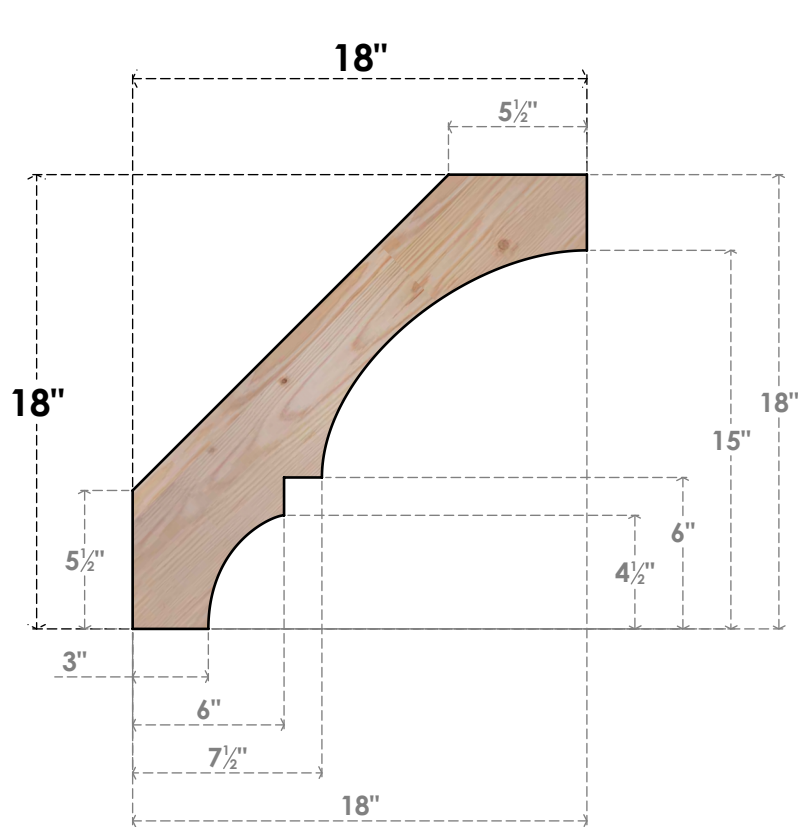

BRC04X18X18BOA00SDF

3 1/2"W X 18"D X 18"H BALBOA SMOOTH BRACE, DOUGLAS FIR

SIDE

FRONT

EKENA MILLWORK
 2300 WEST MAIN ST.
 CLARKSVILLE, TX 75426
 TOLL FREE: 866-607-0453
 WWW.EKENAMILLWORK.COM

NOTES

1. INSTALLATION TO BE COMPLETED IN ACCORDANCE WITH MANUFACTURER'S SPECIFICATIONS.
2. DRAWING MAY NOT BE TO SCALE
3. THIS DRAWING IS INTENDED FOR DESIGN AND PLANNING PURPOSES ONLY.
4. ALL INFORMATION CONTAINED HEREIN WAS CURRENT AT THE TIME OF DEVELOPMENT BUT MUST BE REVIEWED AND APPROVED BY THE PRODUCT MANUFACTURER TO BE CONSIDERED ACCURATE.
5. PRODUCTS ARE NOT KILN DRIED. THIS ITEM IS UNIQUE AND WILL CONTAIN THE NATURAL VARIATIONS THAT THE WOOD SPECIES OFFERS. THIS MAY RESULT IN VARIATIONS UP TO 1/4"